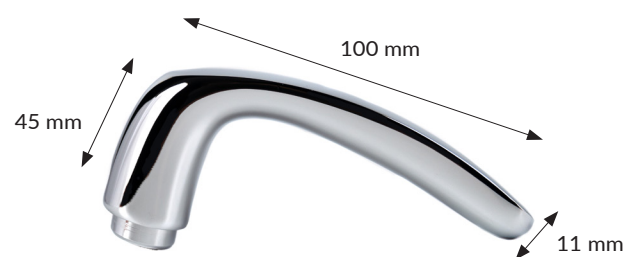

HEAD MEASUREMENTS

ASTRID

BELLA

LISA

EMILY