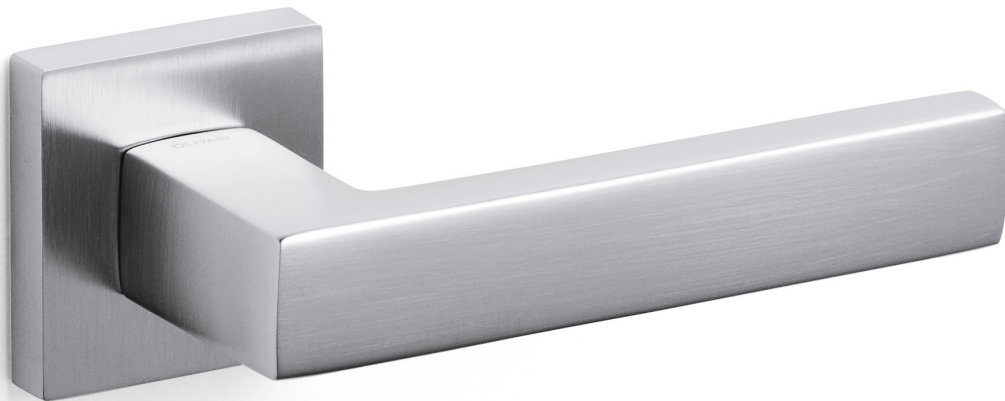

OLIVARI

20 YEARS OF COLLABORATION

PLANET QB

Luca Casini

The Planet was born at a time when the squared handle model had not yet appeared on the market as a protagonist. I was attracted by the idea of creating a linear and seemingly sharp-edged handle that in reality felt soft to the grip, with imperceptibly curved surfaces and an ideal proportion of volumes in terms of aesthetics and functionality.