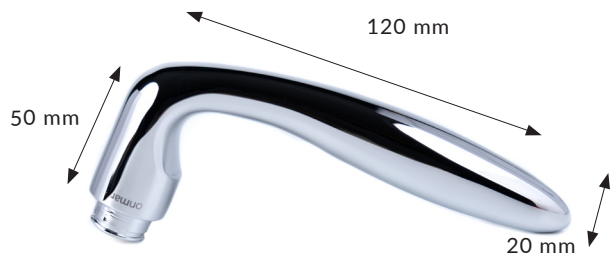

EMILY

3. Choose escutcheon style.

Modern round

Modern square

4. Choose with or without integrated privacy.

Optional choice:
add Single Star module for separated privacy.

McCoy MODULAR SYSTEM

Swing doors, curved doors, sliding doors.

Locked with privacy, key or not at all.

Any exterior or interior door can be matched with our McCoy Modern system.

McCoy LOCK CASE EXAMPLES

McCoy for swing doors

McCoy for sliding doors

HEAD MEASUREMENTS

ASTRID