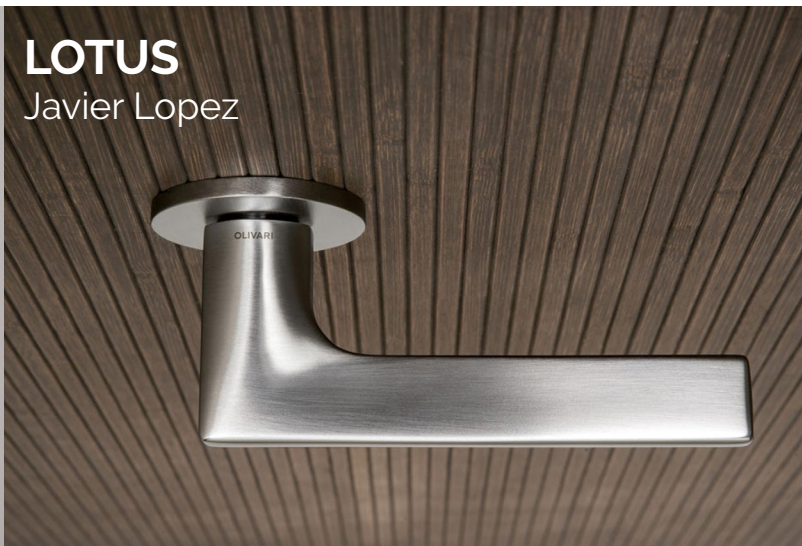

LOTUS

Javier Lopez

For detailed information regarding Olivari product portfolio
- please contact Onmar