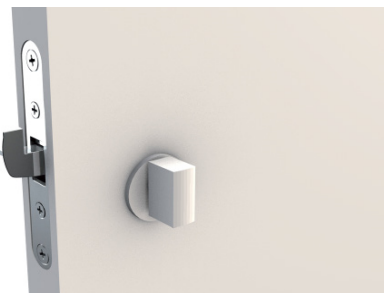

1. Choose lock case depending on door type.

Swing door
STANDARD

Swing door
DOUBLE SPRINGBOLT

Sliding door

2. Choose handle style from Onmar's or Olivari's handle ranges.

ASTRID

LISA

BELLA

EMILY

3. Choose escutcheon style.

Modern round

Modern square

4. Choose with or without integrated privacy.

Optional choice:
add Single Star module for separated privacy.

McCoy MODULAR SYSTEM

Swing doors, curved doors, sliding doors.