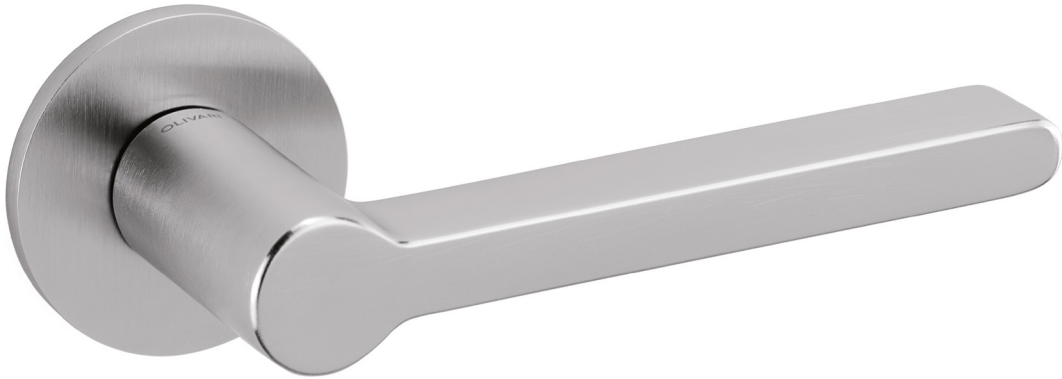

OLIVARI

20 YEARS OF COLLABORATION

LOGO L

James Irvine

How to design a handle for a firm of such stature? I started making sketches, but kept them to myself. In the beginning, they were strange ideas, and looking at them, I wondered if I really wanted to produce a handle like that. To tell the truth, no. Maybe the handle does not always have to play the leading role. Maybe it can be understated.